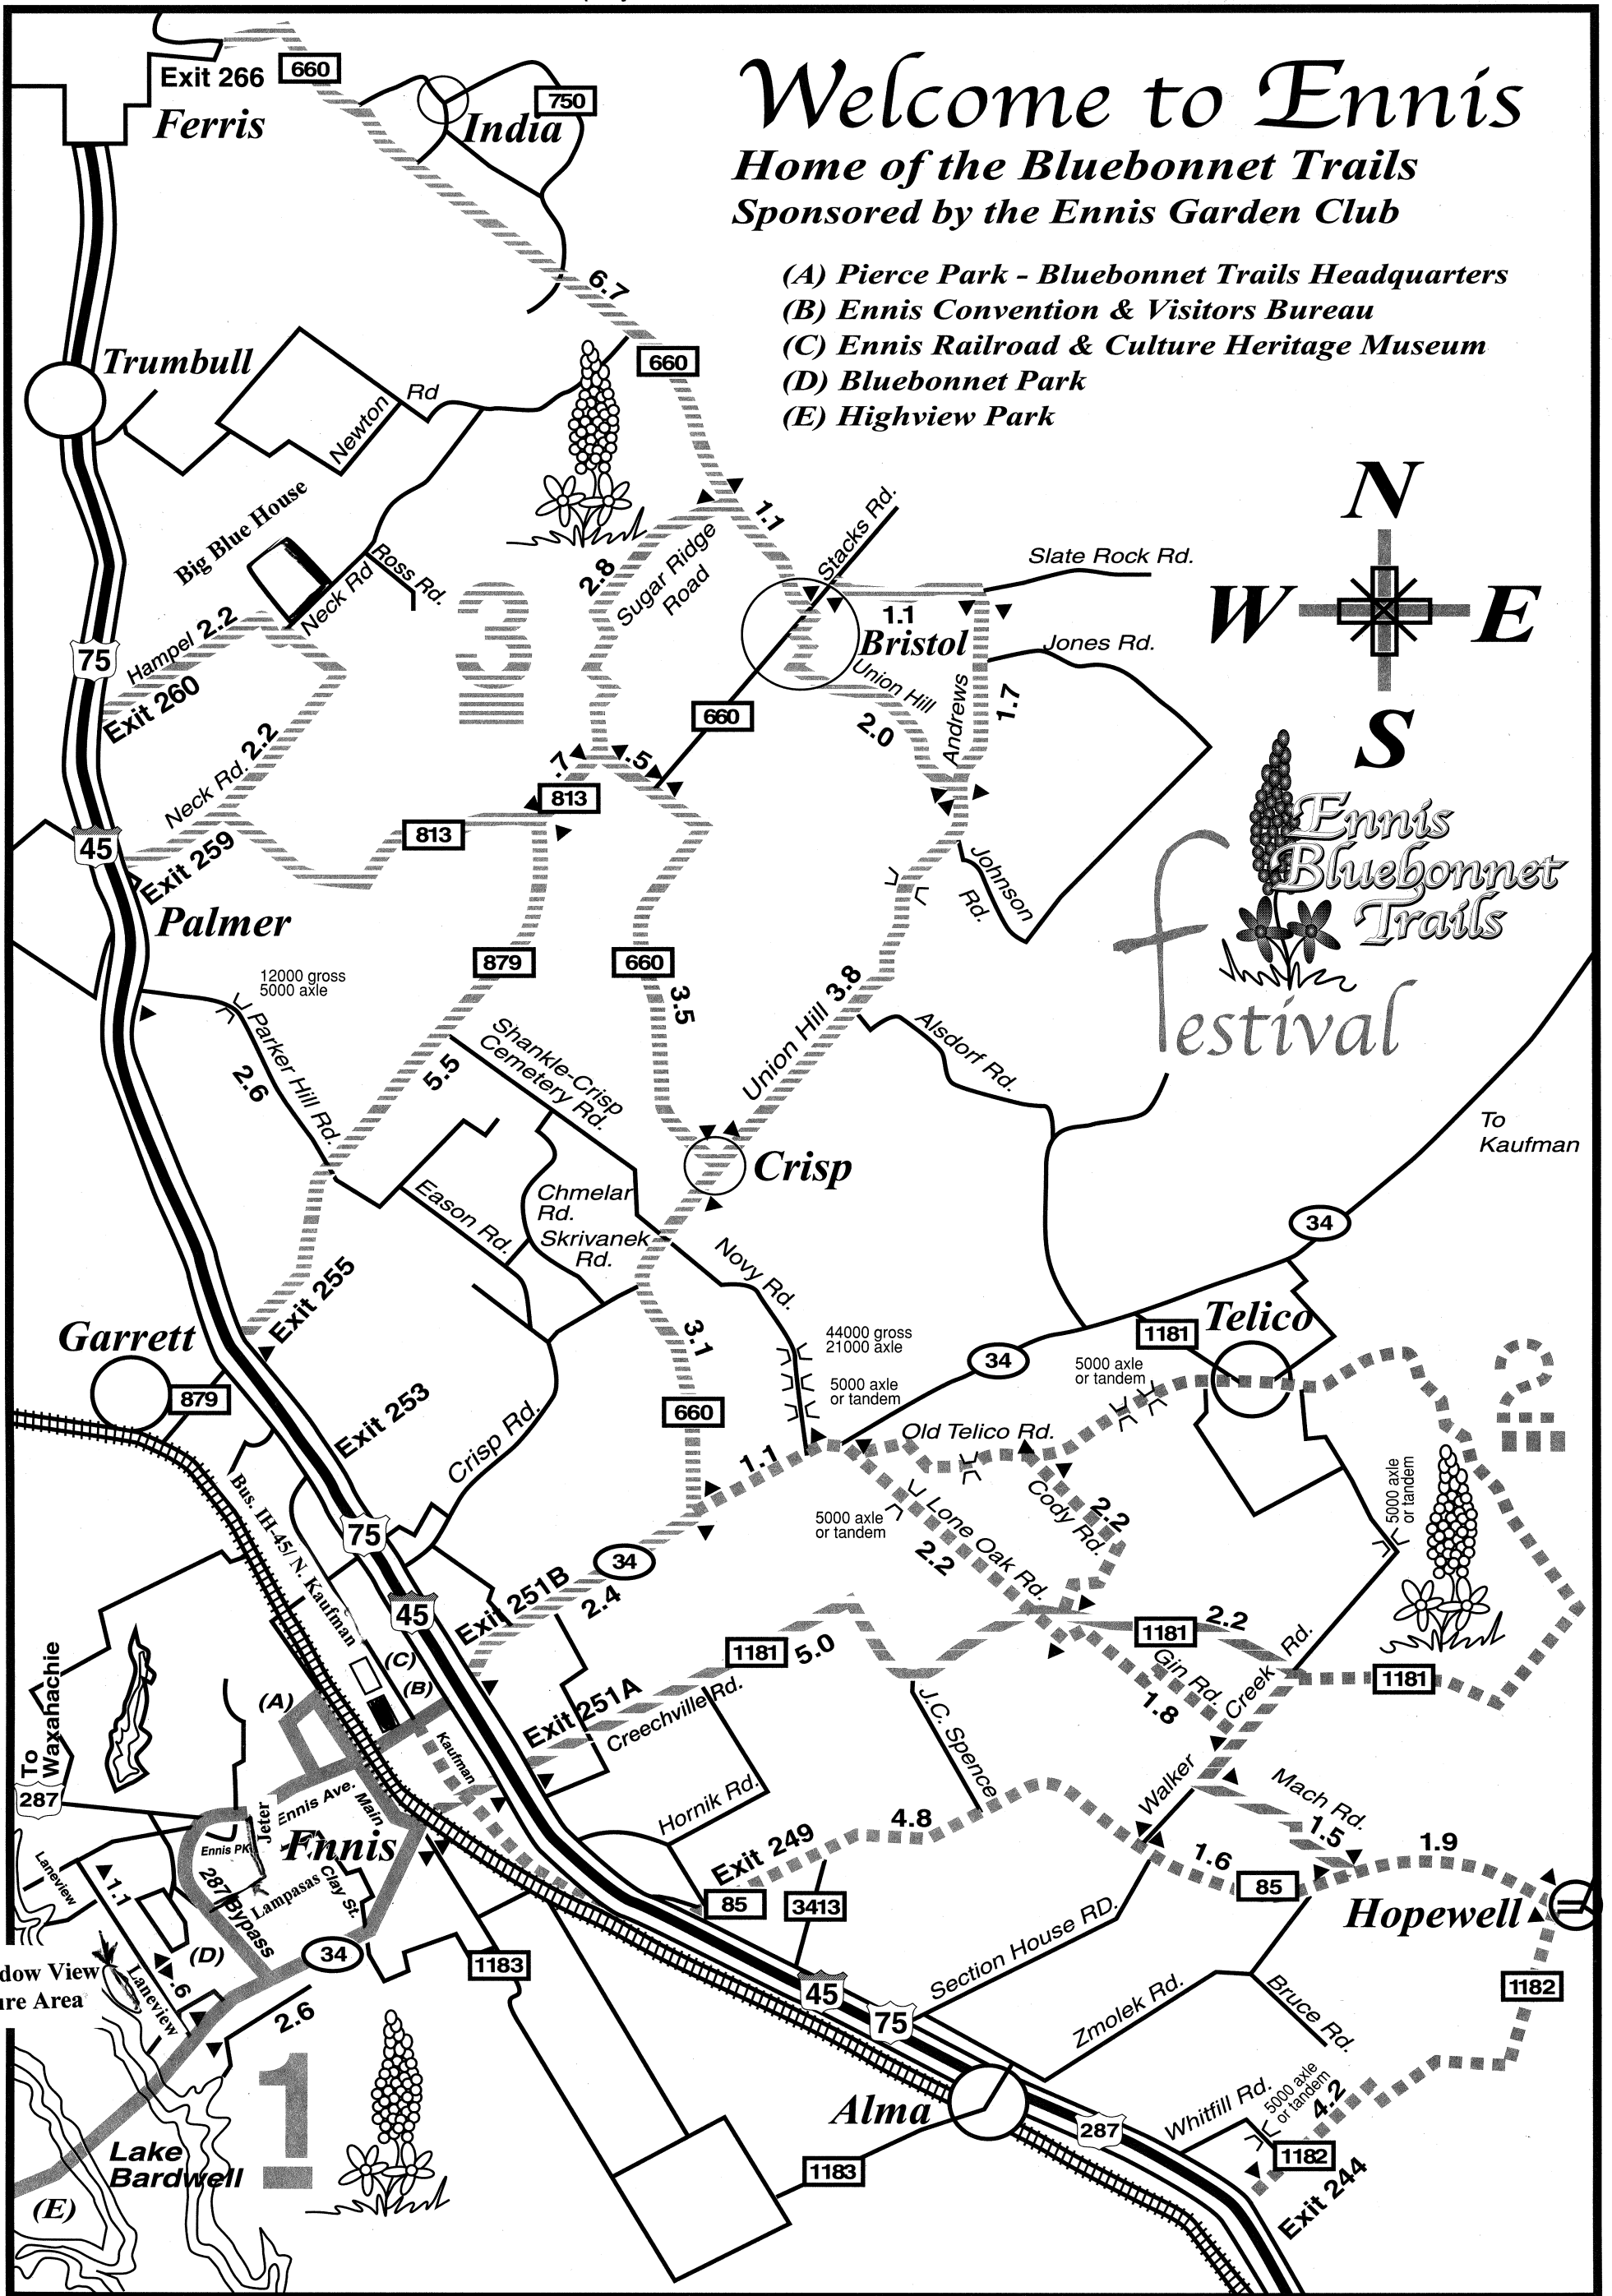

Welcome to Ennis

Home of the Bluebonnet Trails

Sponsored by the Ennis Garden Club

- (A) Pierce Park - Bluebonnet Trails Headquarters
- (B) Ennis Convention & Visitors Bureau
- (C) Ennis Railroad & Culture Heritage Museum
- (D) Bluebonnet Park
- (E) Highview Park

Trail Map Proudly Sponsored By

Super Foods

super low prices every day

Check out our
Super Low Gas Prices!

24 Hour Pump
 Self-Service Gas Station